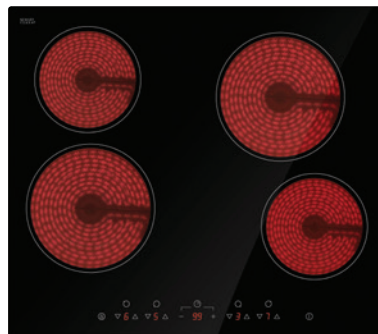

Pack 2 600mm

\$1127

600mm 5 Function Oven
IA05

600mm Gas Deluxe Cooktop
with Flame Failure
ICD6SG4

600mm Slideout Rangehood
Front Recirculating
RSFR8S

Pack 3 600mm

\$1547

600mm 8 Function Oven
IA08