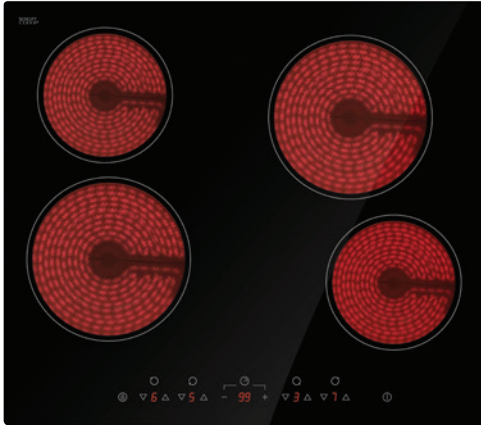

conventional

defrost

bottom element & fan (delicate)

top element only

oven light

Cooktops

\$449

**600mm Ceramic Cooktop
ICC6GE2**

Ceramic glass,
touch control,
4 zones,
99 minute timer,
child lock.

\$799

**600mm Induction Cooktop
CI6SE1**

Ceramic glass,
4 induction zones,
2600W high power zone,
overflow protection,
booster on all zones.