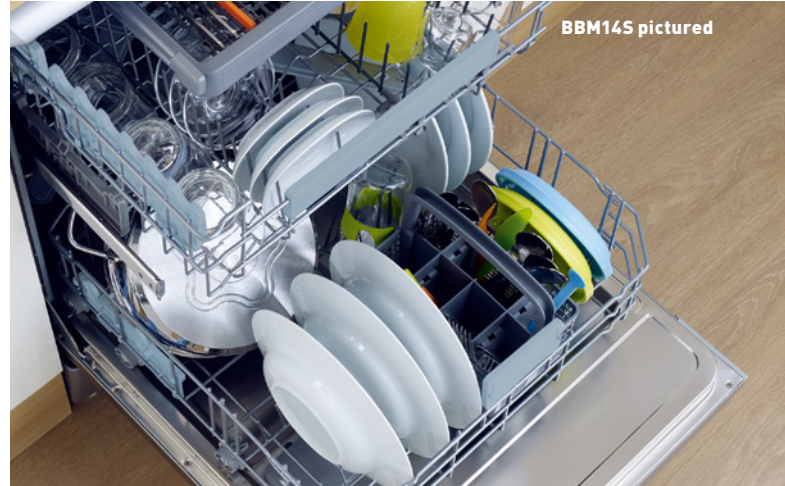

BBM14S pictured