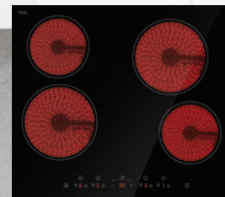

YOUR KITCHEN SOLUTION

**CERAN
COOKTOP
PACK**
IAGPK1C
**NOW $995
ONLY**

**GAS
COOKTOP
PACK**
IAGPK1G
**NOW $995
ONLY**

PLUS

$499

IAGPK1C CERAN PACK

600mm 5 Function Oven
IA05

600mm Ceramic Cooktop
ICC6GE2

600mm Slideout Rangehood
RS6S

IAGPK1G GAS PACK

600mm 5 Function Oven
IA05

600mm Gas Cooktop
ICD6SG4

600mm Slideout Rangehood
RS6S

OPTIONAL

600mm Freestanding Dishwasher
GDS14